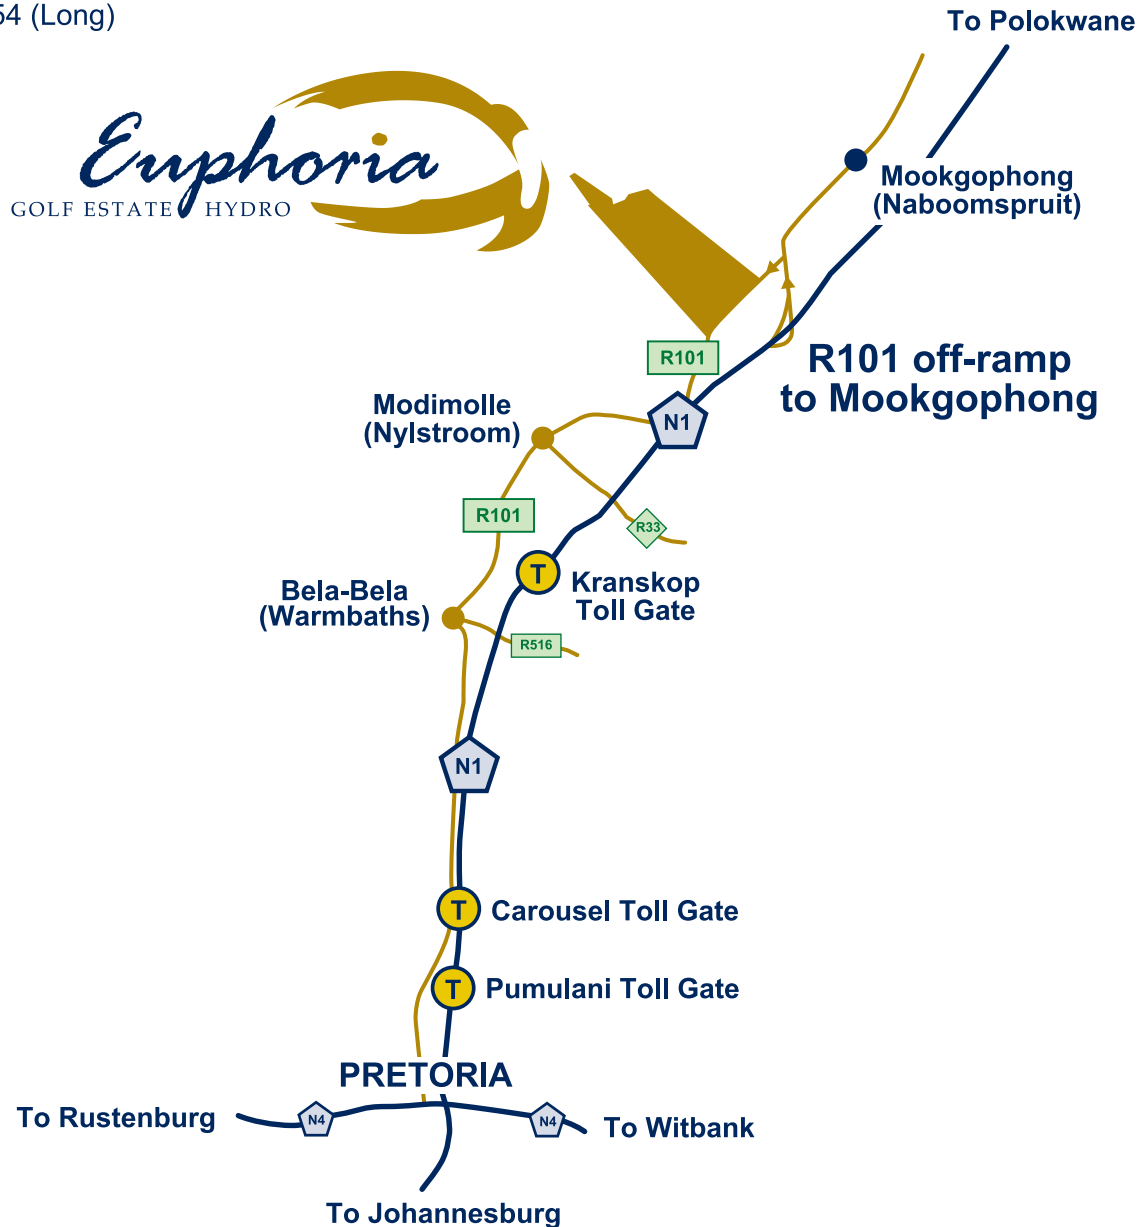

Location and Directions

GPS Co-ordinates for Clubhouse:

S 24 34.01 (Lat)
E 28 39.54 (Long)

Euphoria is an easy commute from the economic hub of Gauteng. The estate is strategically located 200 km North of Johannesburg in the Waterberg region of Limpopo Province. It is easily accessible from the N1 highway between Pretoria and Polokwane and there are tarred roads right up to the main gate.

Follow the N1 highway from Johannesburg/Pretoria to Polokwane (Pietersburg). Approximately 30 km after the Kranskop Tollgate, take the Mookgophong (Naboomspruit) off-ramp. After 3 km turn left on the road to Modimolle (Nylstroom). The Estate is situated 3,2 km from the turn-off on the right-hand side.